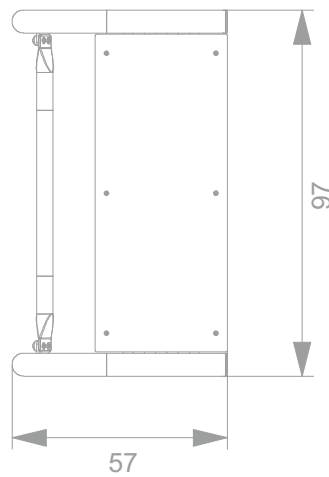

6031

INFORMATION ABOUT THE PRODUCT

Dimensions	97 x 57 cm
Overall height	90 cm
Availability of spare parts	YES

6031

SCALE 1:20

MATERIALS:

SOLID CONSTRUCTION
MADE OF BLACKSTEEL
S235JR, CLEANED IN THE
SANDBLASTING PROCESS

PLATES OF THE SEATS
MADE OF COLOURFUL
13 MM HPL